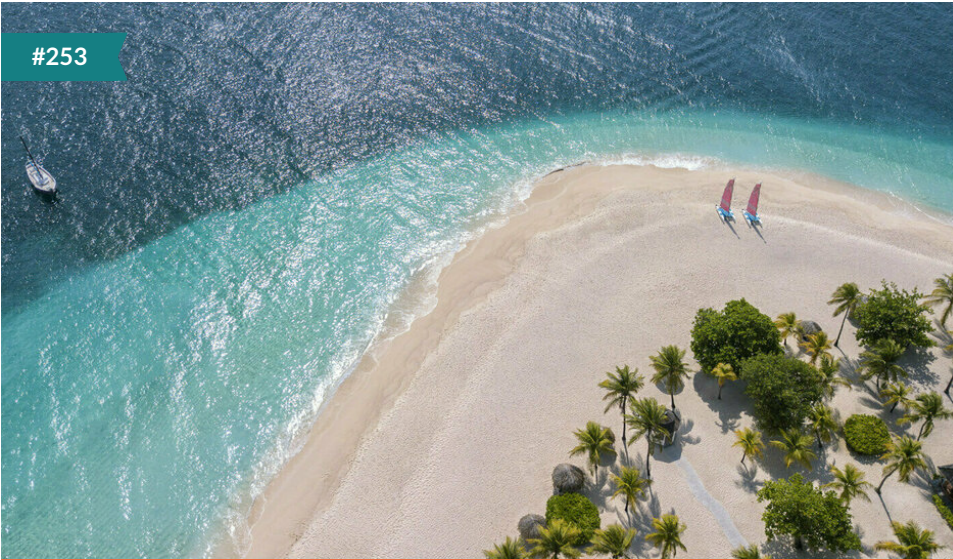

37th Annual Lobsterfest

Yorba Linda Sunrise Rotary Club Foundation

PALM ISLAND RESORT & SPA-Grenadine

Starting Bid **$500.00**

Donated by **Elite Island Resorts**

10 nights of Private Island accommodation for up to three rooms, double occupancy at the following Caribbean beachfront resort:

PALM ISLAND RESORT & SPA • EXCLUSIVELY ADULTS

$265 per person/per night (based on double occupancy + tax/service)

An exclusive, 135-acre private island hideaway, situated near the southern tip of St. Vincent and the Grenadines, offers 5 dazzling white-sand beaches, sumptuous dining, non-motorized water sports, nature trails, tennis, fitness center, freeform swimming pool with waterfall, and spa. This award winning world-class resort is set in pure paradise where tranquility reigns and an unforgettable experience of a lifetime is inevitable.

This Resort Certificate provides 10 nights accommodation for up to 3 rooms (double occupancy) (valued up to $1,500 depending on dates of travel) at Palm Island Resort & Spa. All reservations are subject to a required supplement of