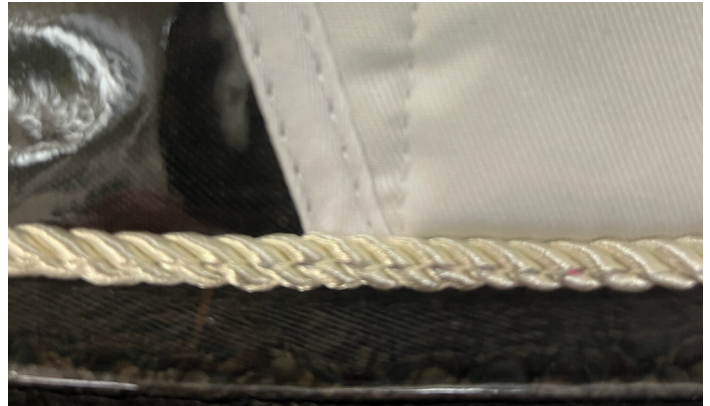

Nexus Equestrian Dressage Pad - Black / Gold Piping

Starting Bid **\$40.00**

Retail Value \$80.00

1 Available

Donated by Heather Lamb

Nexus Equestrian Dressage pad White with Black / Gold Piping